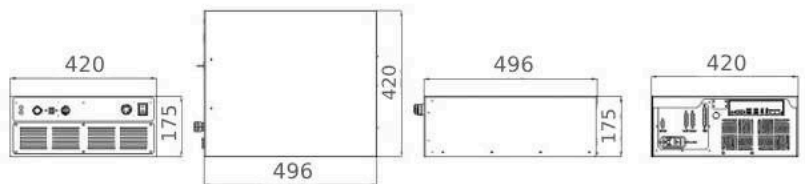

Controller