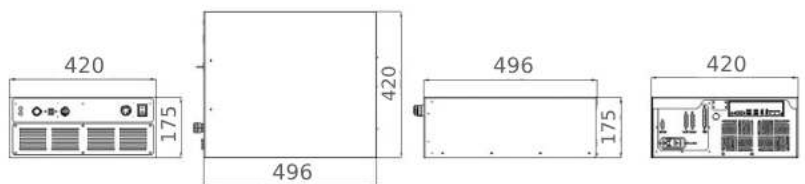

Controller